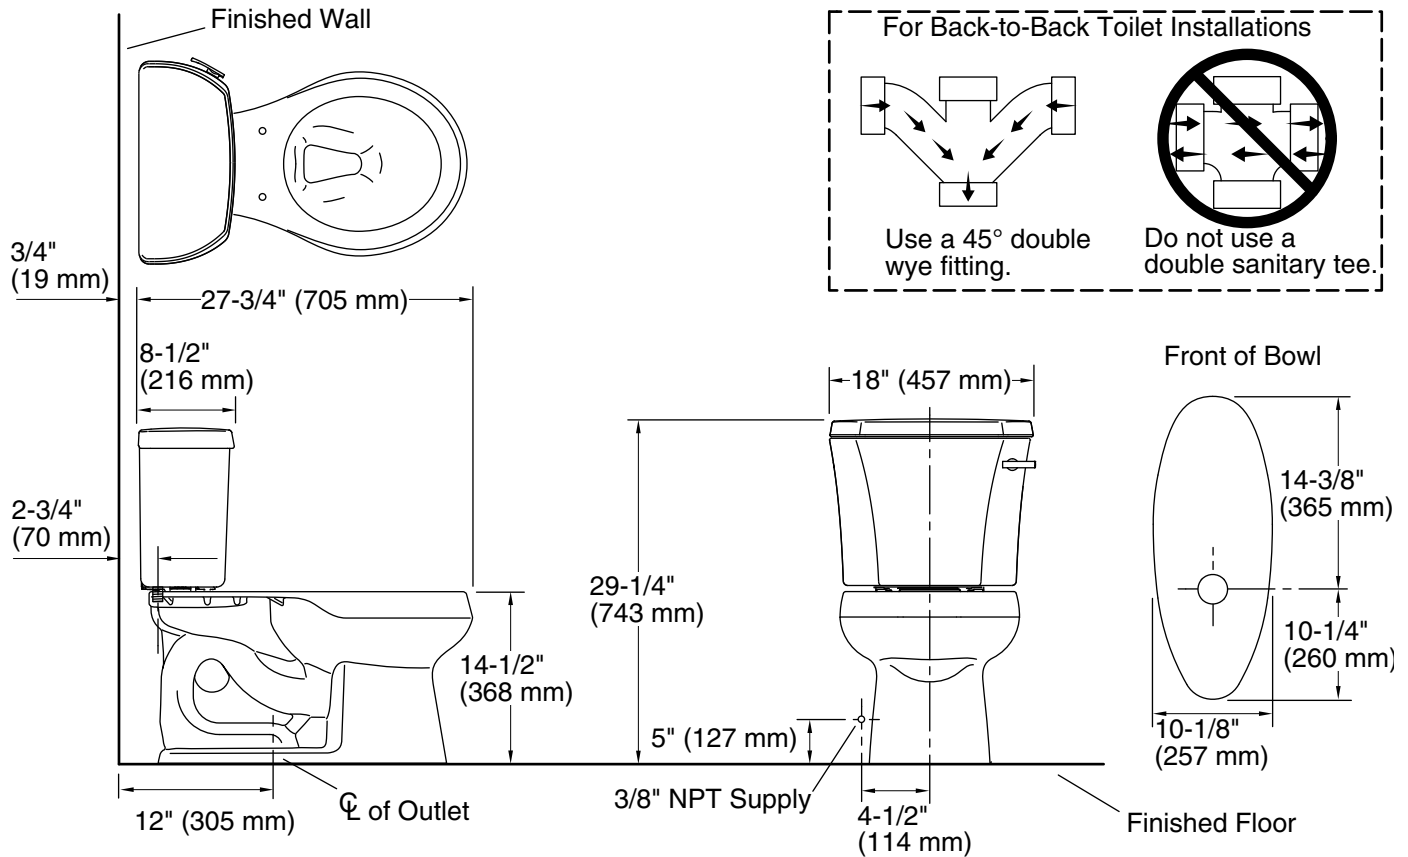

Installation

- Standard 12" (305 mm) rough-in.
- Three-bolt quick-connect installation.
- Seat and supply line sold separately.

Water Conservation & Rebates

- Eligible for consumer rebates in some municipalities.

| Color | Code | Description |
|---|------|-------------|
|  | 0 | White |
|  | 96 | Biscuit |

1-800-4KOHLER (1-800-456-4537)

Kohler Co. reserves the right to make revisions without notice to product specifications.

For the most current Specification Sheet, go to www.kohler.com.

5-29-2021 18:56 - US/CA

THE BOLD LOOK
OF **KOHLER**®

Technical Information

All product dimensions are nominal.

| | |
|-----------------------|------------------------------------|
| Toilet type: | Two-piece, Floor-mount |
| Waste Outlet: | Floor |
| Bowl shape: | Round-front |
| Flush type: | Class Five® |
| Trap passageway: | 2-1/8" (54 mm) |
| Water Consumption | |
| Full: | 1.28 gpf (4.8 lpf) |
| Water surface size: | 10-1/2" x 7-3/4" (267 mm x 197 mm) |
| Rim to water surface: | 5-1/4" (133 mm) |
| Rough-in: | 12" (305 mm) |
| Seat-mounting holes: | 5-1/2" (140 mm) |

Notes

Install this product according to the installation instructions.

For back-to-back toilet installations: Use only a 45° double wye fitting.